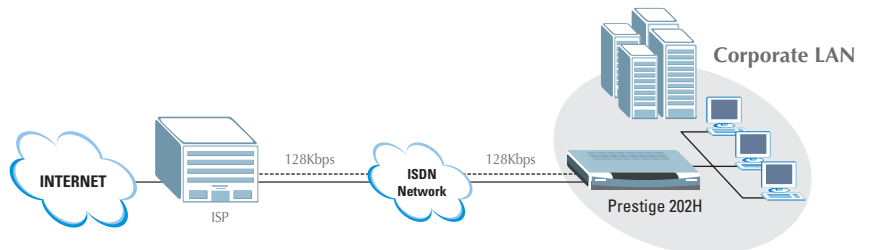

Internet Access