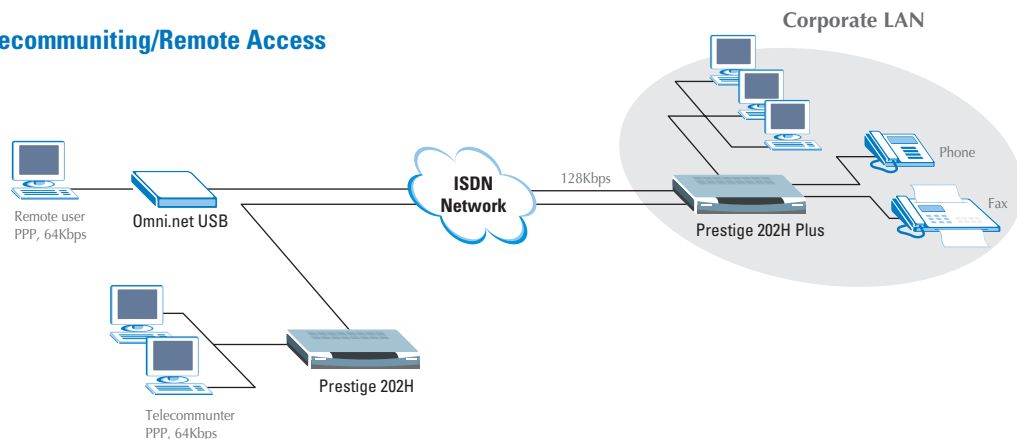

Telecommuting/Remote Access