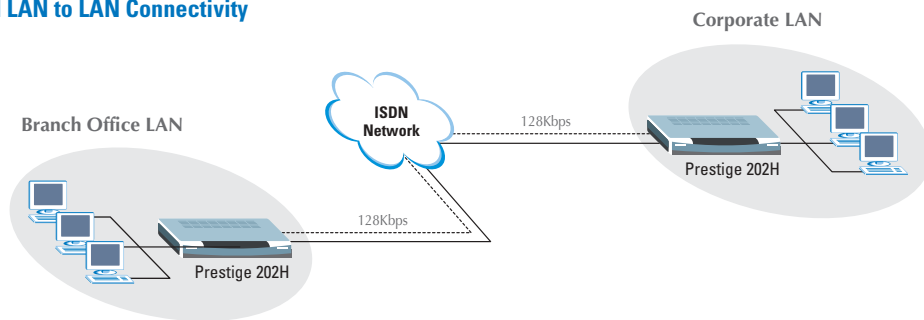

Application Diagram

ISDN LAN to LAN Connectivity